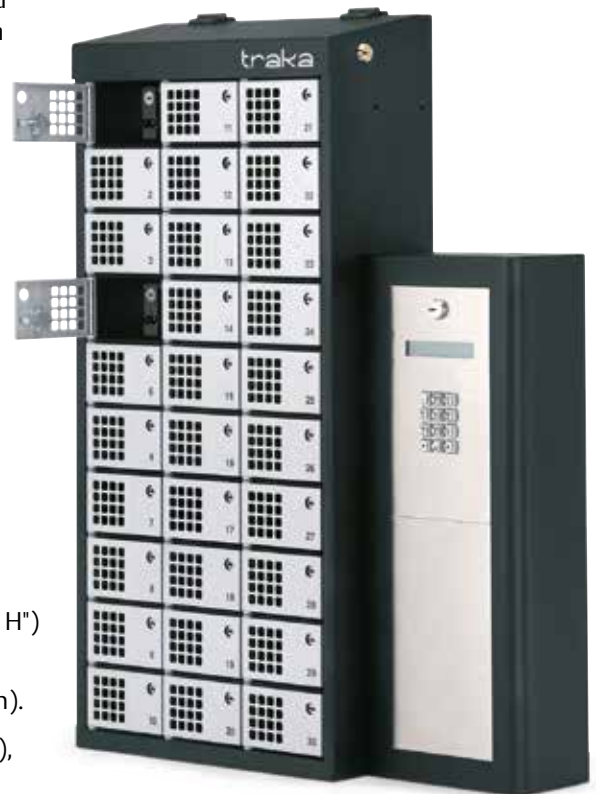

## Specifications

traka  
ASSA ABLOY

ASSA ABLOY, the global leader  
in door opening solutions

Traka's intelligent asset management lockers are ideal for controlling access to portable devices such as: Airwave radios, tablets, phones, printers, guns, etc. Our unique RFID technology ensures that you have full visibility of your assets at all times. Charging facilities can be built in to the system to make sure assets are fully charged before distributing to personnel. Traka modular lockers are available in a variety of sizes and functionality options, and are designed to manage and audit the use of assets inside each compartment, either as a standalone system or configured to the client's network.

### Key Specifications:

- Door (Compartment) dimensions: Smallest size 118mmx72mm ("1W x 1H") – note that the usable compartment width is 78mm, ie 40mm less.
- Other standard door widths: 1.5W (177mm), 2W (236mm), 3W (356mm).
- Other standard door heights: 2H (146mm), 2.5H (183mm), 4H (294mm), 5H (367mm).
- Compartment (internal) depths: 150mm or 250mm
- 3 frame heights, each available in various widths. Usual height c 1.6m
- Door choices: Standard doors (metal doors with a pattern of ventilation holes). Optional solid doors or clear doors
- Number of compartments: Usually up to 100 compartments can be controlled by one control pod
- Optional user identification devices : HID reader (for proximity ID cards and proximity tokens including wristbands), slot swipe card reader, barcode/QR reader, biometrics reader
- Data interfaces: RJ45 network socket for LAN connection between the locker and the Traka32/Traka Web locker management software. USB data socket for downloading data from a Traka Touch standalone locker system