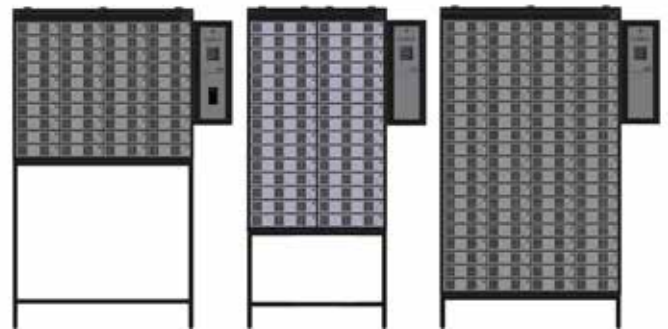

### Key Specifications:

- Door (Compartment) dimensions: Smallest size 118mmx72mm ("1W x 1H") – note that the usable compartment width is 78mm, ie 40mm less.
- Other standard door widths: 1.5W (177mm), 2W (236mm), 3W (356mm).
- Other standard door heights: 2H (146mm), 2.5H (183mm), 4H (294mm), 5H (367mm).
- Compartment (internal) depths: 150mm or 250mm
- 3 frame heights, each available in various widths. Usual height c 1.6m
- Door choices: Standard doors (metal doors with a pattern of ventilation holes). Optional solid doors or clear doors
- Number of compartments: Usually up to 100 compartments can be controlled by one control pod
- Optional user identification devices : HID reader (for proximity ID cards and proximity tokens including wristbands), slot swipe card reader, barcode/QR reader, biometrics reader
- Data interfaces: RJ45 network socket for LAN connection between the locker and the Traka32/Traka Web locker management software. USB data socket for downloading data from a Traka Touch standalone locker system